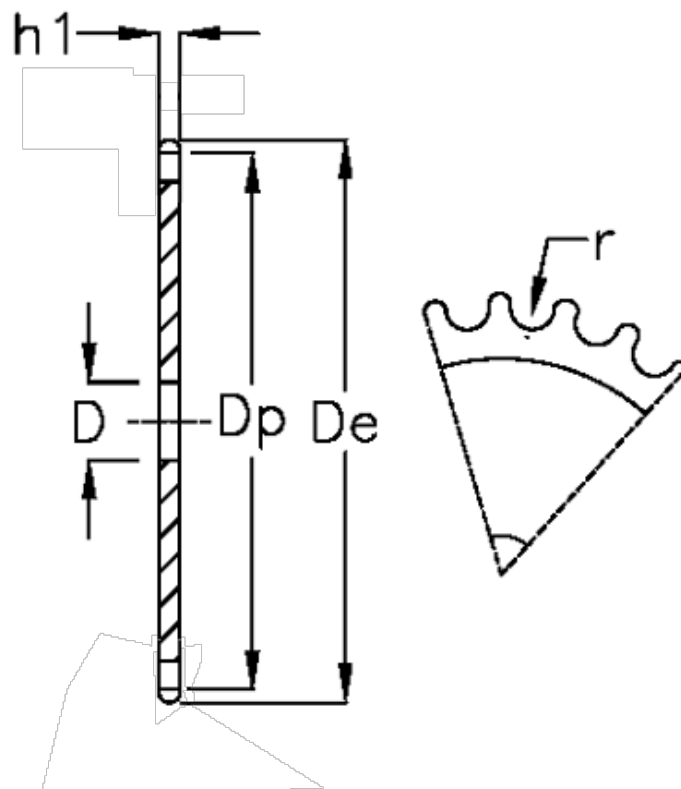

Article number: 616021002125

Description: Plate wheel 05 B-1 Z=125 simplex

## Measures

C	= 1
D	= 20
De	= 322.5
Dp	= 318.34
For chain size	= 8 x 3,0 mm
For chain type	= 05 B-1
h1	= 2.8
Number of teeth	= 125

r = 5